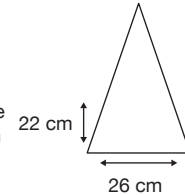

Weight:
490 grams.

Length Closed:
100 cm folded.

Length Tip To Tip:
130 cm coverage.

Logo Size

Recommended print areas are based on normal print location which is 5cm from the hemline & centred on the panel.