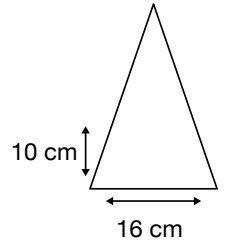

Weight:
245 grams.

Length Closed:
63 cm folded.

Length Tip To Tip:
78 cm coverage.

Logo Size

Recommended print areas are based on normal print location which is 5cm from the hemline & centred on the panel.