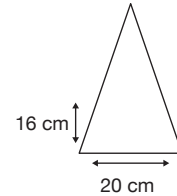

Weight:
430 grams.

Length Closed:
88 cm folded.

Length Tip To Tip:
106 cm coverage.

Logo Size

Recommended print areas are based on normal print location which is 5cm from the hemline & centred on the panel.