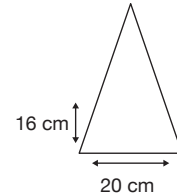

Weight:
380 grams.

Length Closed:
88 cm folded.

Length Tip To Tip:
106 cm coverage.

Logo Size

Recommended print areas are based on normal print location which is 5cm from the hemline & centred on the panel.