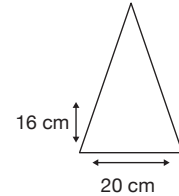

Weight:
435 grams.

Length Closed:
89 cm folded.

Length Tip To Tip:
104 cm coverage.

Logo Size

Recommended print areas are based on normal print location which is 5cm from the hemline & centred on the panel.