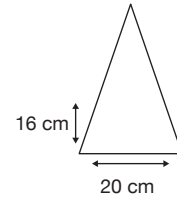

Weight:
350 grams.

Length Closed:
89 cm folded.

Length Tip To Tip:
103 cm coverage.

Logo Size

Recommended print areas are based on normal print location which is 5cm from the hemline & centred on the panel.