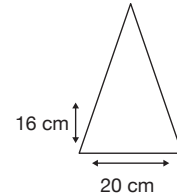

LARGE COVER

Stock Code: E4-MR167-INKNVY

- ✓ Ink Navy
- ✓ UPF50+ Pongee Fabric Canopy
- ✓ Large Windproof Cover
- ✓ Regular Length Manual Open Frame
- ✓ Black Fibreglass Shaft
- ✓ 8 Flexible Fibreglass Ribs
- ✓ Decorative Wood Button On Tie Band
- ✓ Chunky Wood Handle

Weight:
490 grams.

Length Closed:
101 cm folded.

Length Tip To Tip:
119 cm coverage.

Logo Size

Recommended print areas are based on normal print location which is 5cm from the hemline & centred on the panel.