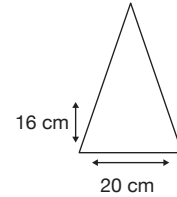

LARGE COVER

Stock Code: E4-MR167-NVY

- ✓ **Navy**
- ✓ **UPF50+ Pongee Fabric Canopy**
- ✓ **Large Windproof Cover**
- ✓ **Regular Length Manual Open Frame**
- ✓ **Black Fibreglass Shaft**
- ✓ **8 Flexible Fibreglass Ribs**
- ✓ **Decorative Wood Button On Tie Band**
- ✓ **Chunky Wood Handle**

Weight:
490 grams.

Length Closed:
101 cm folded.

Length Tip To Tip:
119 cm coverage.

Logo Size

Recommended print areas are based on normal print location which is 5cm from the hemline & centred on the panel.