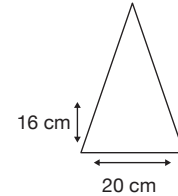

Weight:  
510 grams.

Length Closed:  
88 cm folded.

Length Tip To Tip:  
113 cm coverage.

## Logo Size

Recommended print areas are based on normal print location which is 5cm from the hemline & centred on the panel.

A slightly larger print area may be possible depending on the artwork. Please send an image of what is proposed & we can advise accordingly.