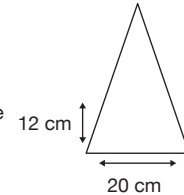

Weight:  
290 grams.

Length Closed:  
24 cm folded.

Length Tip To Tip:  
99 cm coverage.

## Logo Size

Recommended print areas are based on normal print location which is 5cm from the hemline & centred on the panel.

A slightly larger print area may be possible depending on the artwork. Please send an image of what is proposed & we can advise accordingly.