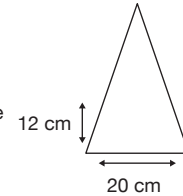

Weight:
370 grams.

Length Closed:
31 cm folded.

Length Tip To Tip:
100 cm coverage.

Logo Size

Recommended print areas are based on normal print location which is 5cm from the hemline & centred on the panel.