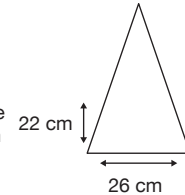

Weight:
555 grams.

Length Closed:
100 cm folded.

Length Tip To Tip:
130 cm coverage.

Logo Size

Recommended print areas are based on normal print location which is 5cm from the hemline & centred on the panel.