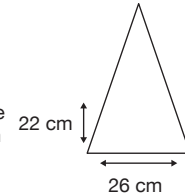

Weight:  
615 grams.

Length Closed:  
96 cm folded.

Length Tip To Tip:  
132 cm coverage.

## Logo Size

Recommended print areas are based on normal print location which is 5cm from the hemline & centred on the panel.

A slightly larger print area may be possible depending on the artwork. Please send an image of what is proposed & we can advise accordingly.