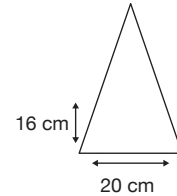

Weight:
350 grams.

Length Closed:
89 cm folded.

Length Tip To Tip:
103 cm coverage.

Logo Size

Recommended print areas are based on normal print location which is 5cm from the hemline & centred on the panel.