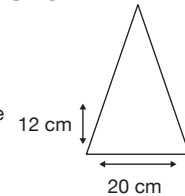

WINDPROOF MINI MAXI

Stock Code: A1-LF828-DPPINK

- ✓ **Deep Pink**
- ✓ **UPF50+ Pongee Fabric Canopy**
- ✓ **Windproof Mini Maxi Manual Folding**
- ✓ **8 Metal & Fibreglass Ribs**
- ✓ **3 Fold Metal Shaft**
- ✓ **Safety Release Button**
- ✓ **Matching Rubberized Handle**
- ✓ **Matching Cuff Case**

Weight:
270 grams.

Length Closed:
25 cm folded.

Length Tip To Tip:
99 cm coverage.

Logo Size

Recommended print areas are based on normal print location which is 5cm from the hemline & centred on the panel.