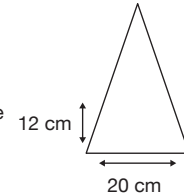

Weight:
290 grams.

Length Closed:
24 cm folded.

Length Tip To Tip:
99 cm coverage.

Logo Size

Recommended print areas are based on normal print location which is 5cm from the hemline & centred on the panel.