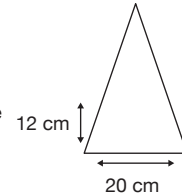

Weight:  
365 grams.

Length Closed:  
30 cm folded.

Length Tip To Tip:  
99 cm coverage.

## Logo Size

Recommended print areas are based on normal print location which is 5cm from the hemline & centred on the panel.

A slightly larger print area may be possible depending on the artwork. Please send an image of what is proposed & we can advise accordingly.