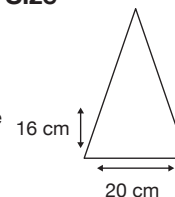

Weight:  
750 grams.

Length Closed:  
100 cm folded.

Length Tip To Tip:  
132 cm coverage.

## Logo Size

Recommended print areas are based on normal print location which is 5cm from the hemline & centred on the panel.

A slightly larger print area may be possible depending on the artwork. Please send an image of what is proposed & we can advise accordingly.