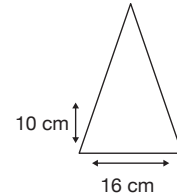

Weight:
245 grams.

Length Closed:
63 cm folded.

Length Tip To Tip:
78 cm coverage.

Logo Size

Recommended print areas are based on normal print location which is 5cm from the hemline & centred on the panel.