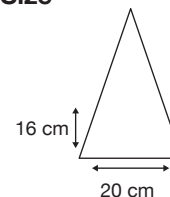

Weight:  
350 grams.

Length Closed:  
89 cm folded.

Length Tip To Tip:  
103 cm coverage.

## Logo Size

Recommended print areas are based on normal print location which is 5cm from the hemline & centred on the panel.

A slightly larger print area may be possible depending on the artwork. Please send an image of what is proposed & we can advise accordingly.