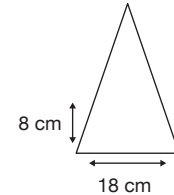

Weight:
190 grams.

Length Closed:
17 cm folded.

Length Tip To Tip:
89 cm coverage.

Logo Size

Recommended print areas are based on normal print location which is 5cm from the hemline & centred on the panel.