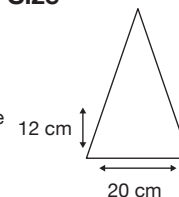

WINDPROOF MINI MAXI

Stock Code: A1-LF828-PURPLE

- ✓ Purple
- ✓ UPF50+ Pongee Fabric Canopy
- ✓ Windproof Mini Maxi Manual Folding
- ✓ 8 Metal & Fibreglass Ribs
- ✓ 3 Fold Metal Shaft
- ✓ Safety Release Button
- ✓ Matching Rubberized Handle
- ✓ Matching Cuff Case

Weight:
270 grams.

Length Closed:
25 cm folded.

Length Tip To Tip:
99 cm coverage.

Logo Size

Recommended print areas are based on normal print location which is 5cm from the hemline & centred on the panel.