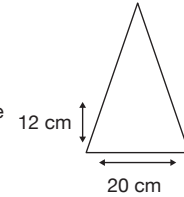

Weight:
290 grams.

Length Closed:
24 cm folded.

Length Tip To Tip:
99 cm coverage.

Logo Size

Recommended print areas are based on normal print location which is 5cm from the hemline & centred on the panel.