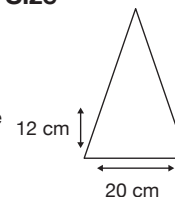

Weight:
365 grams.

Length Closed:
30 cm folded.

Length Tip To Tip:
99 cm coverage.

Logo Size

Recommended print areas are based on normal print location which is 5cm from the hemline & centred on the panel.