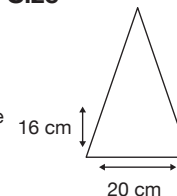

Weight:
750 grams.

Length Closed:
100 cm folded.

Length Tip To Tip:
132 cm coverage.

Logo Size

Recommended print areas are based on normal print location which is 5cm from the hemline & centred on the panel.