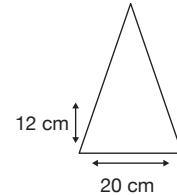

# RAINBOW MINI MAXI

Stock Code: A1-LF829-RAINBOW

- ✓ **8 Rainbow Colours**
- ✓ **UPF50+ Treated Pongee Canopy**
- ✓ **Blue Tie band**
- ✓ **Manual Open & Close**
- ✓ **3 Fold Metal Shaft**
- ✓ **8 Metal & Fibreglass Ribs**
- ✓ **Clear PVC Case With Blue Piping**
- ✓ **Blue Matt Finished Handle**

Weight:  
275 grams.

Length Closed:  
25 cm folded.

Length Tip To Tip:  
99 cm coverage.

## Logo Size

Recommended print areas are based on normal print location which is 5cm from the hemline & centred on the panel.

A slightly larger print area may be possible depending on the artwork. Please send an image of what is proposed & we can advise accordingly.