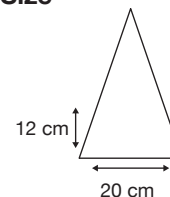

Weight:
370 grams.

Length Closed:
28 cm folded.

Length Tip To Tip:
99 cm coverage.

Logo Size

Recommended print areas are based on normal print location which is 5cm from the hemline & centred on the panel.