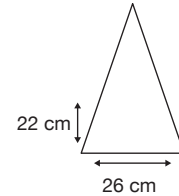

Weight:
560 grams.

Length Closed:
104 cm folded.

Length Tip To Tip:
129 cm coverage.

Logo Size

Recommended print areas are based on normal print location which is 5cm from the hemline & centred on the panel.