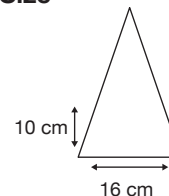

Weight:
245 grams.

Length Closed:
63 cm folded.

Length Tip To Tip:
78 cm coverage.

Logo Size

Recommended print areas are based on normal print location which is 5cm from the hemline & centred on the panel.