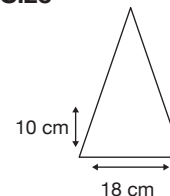

# RAINBOW 12 RIB CLASSIC

Stock Code: E4-MRW121-RNBW

- ✓ **6 Rainbow Colours**
- ✓ **UPF50+ Treated Pongee Canopy**
- ✓ **Pink Tie Band**
- ✓ **Windproof Walking Length Frame**
- ✓ **Manual Open & Close**
- ✓ **12 Fully Flexible Ribs**
- ✓ **Wood Rib Tips**
- ✓ **Wood Shaft**
- ✓ **Classic Wood Handle**

Weight:  
410 grams.

Length Closed:  
90 cm folded.

Length Tip To Tip:  
105 cm coverage.

## Logo Size

Recommended print areas are based on normal print location which is 5cm from the hemline & centred on the panel.

A slightly larger print area may be possible depending on the artwork. Please send an image of what is proposed & we can advise accordingly.