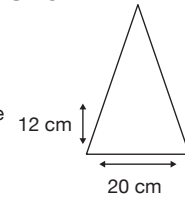

Weight:
270 grams.

Length Closed:
25 cm folded.

Length Tip To Tip:
99 cm coverage.

Logo Size

Recommended print areas are based on normal print location which is 5cm from the hemline & centred on the panel.