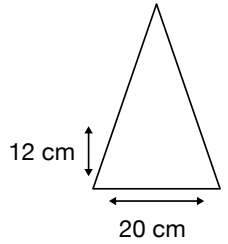

WINDPROOF MINI MAXI

Stock Code: A1-LF828-RED

- ✓ Red
- ✓ UPF50+ Pongee Fabric Canopy
- ✓ Windproof Mini Maxi Manual Folding
- ✓ 8 Metal & Fibreglass Ribs
- ✓ 3 Fold Metal Shaft
- ✓ Safety Release Button
- ✓ Matching Rubberized Handle
- ✓ Matching Cuff Case

Weight:
270 grams.

Length Closed:
25 cm folded.

Length Tip To Tip:
99 cm coverage.

Logo Size

Recommended print areas are based on normal print location which is 5cm from the hemline & centred on the panel.