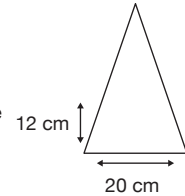

Weight:
290 grams.

Length Closed:
24 cm folded.

Length Tip To Tip:
99 cm coverage.

Logo Size

Recommended print areas are based on normal print location which is 5cm from the hemline & centred on the panel.