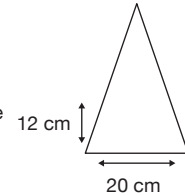

Weight:
225 grams.

Length Closed:
25 cm folded.

Length Tip To Tip:
97 cm coverage.

Logo Size

Recommended print areas are based on normal print location which is 5cm from the hemline & centred on the panel.