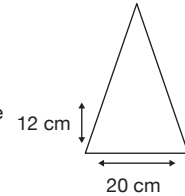

Weight:  
275 grams.

Length Closed:  
25 cm folded.

Length Tip To Tip:  
100 cm coverage.

## Logo Size

Recommended print areas are based on normal print location which is 5cm from the hemline & centred on the panel.

A slightly larger print area may be possible depending on the artwork. Please send an image of what is proposed & we can advise accordingly.