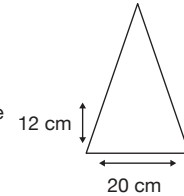

Weight:
370 grams.

Length Closed:
31 cm folded.

Length Tip To Tip:
100 cm coverage.

Logo Size

Recommended print areas are based on normal print location which is 5cm from the hemline & centred on the panel.