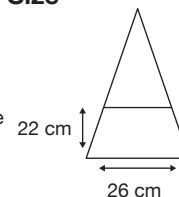

Weight:  
600 grams.

Length Closed:  
100 cm folded.

Length Tip To Tip:  
124 cm coverage.

## Logo Size

Recommended print areas are based on normal print location which is 5cm from the hemline & centred on the panel.

A slightly larger print area may be possible depending on the artwork. Please send an image of what is proposed & we can advise accordingly.