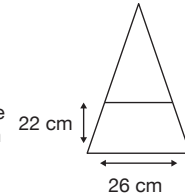

Weight:
600 grams.

Length Closed:
100 cm folded.

Length Tip To Tip:
124 cm coverage.

Logo Size

Recommended print areas are based on normal print location which is 5cm from the hemline & centred on the panel.