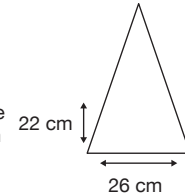

Weight:
555 grams.

Length Closed:
100 cm folded.

Length Tip To Tip:
130 cm coverage.

Logo Size

Recommended print areas are based on normal print location which is 5cm from the hemline & centred on the panel.