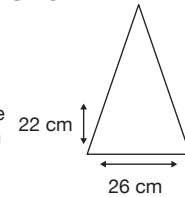

Weight:
555 grams.

Length Closed:
105 cm folded.

Length Tip To Tip:
132 cm coverage.

Logo Size

Recommended print areas are based on normal print location which is 5cm from the hemline & centred on the panel.