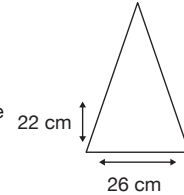

Weight:
555 grams.

Length Closed:
105 cm folded.

Length Tip To Tip:
132 cm coverage.

Logo Size

Recommended print areas are based on normal print location which is 5cm from the hemline & centred on the panel.