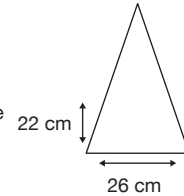

Weight:  
555 grams.

Length Closed:  
105 cm folded.

Length Tip To Tip:  
132 cm coverage.

## Logo Size

Recommended print areas are based on normal print location which is 5cm from the hemline & centred on the panel.

A slightly larger print area may be possible depending on the artwork. Please send an image of what is proposed & we can advise accordingly.