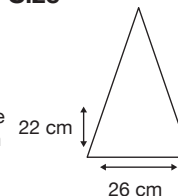

Weight:  
555 grams.

Length Closed:  
105 cm folded.

Length Tip To Tip:  
132 cm coverage.

## Logo Size

Recommended print areas are based on normal print location which is 5cm from the hemline & centred on the panel.

A slightly larger print area may be possible depending on the artwork. Please send an image of what is proposed & we can advise accordingly.