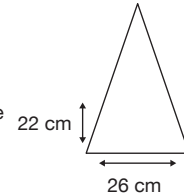

Weight:
555 grams.

Length Closed:
105 cm folded.

Length Tip To Tip:
132 cm coverage.

Logo Size

Recommended print areas are based on normal print location which is 5cm from the hemline & centred on the panel.