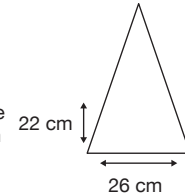

Weight:
555 grams.

Length Closed:
105 cm folded.

Length Tip To Tip:
132 cm coverage.

Logo Size

Recommended print areas are based on normal print location which is 5cm from the hemline & centred on the panel.