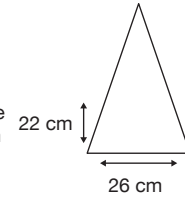

Weight:  
555 grams.

Length Closed:  
105 cm folded.

Length Tip To Tip:  
132 cm coverage.

## Logo Size

Recommended print areas are based on normal print location which is 5cm from the hemline & centred on the panel.

A slightly larger print area may be possible depending on the artwork. Please send an image of what is proposed & we can advise accordingly.