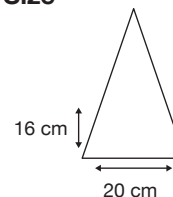

Weight:
750 grams.

Length Closed:
100 cm folded.

Length Tip To Tip:
132 cm coverage.

Logo Size

Recommended print areas are based on normal print location which is 5cm from the hemline & centred on the panel.