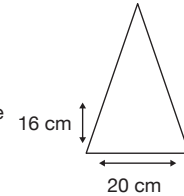

Weight:
440 grams.

Length Closed:
93 cm folded.

Length Tip To Tip:
122 cm coverage.

Logo Size

Recommended print areas are based on normal print location which is 5cm from the hemline & centred on the panel.