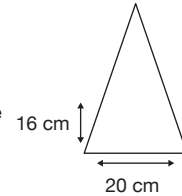

Weight:  
440 grams.

Length Closed:  
93 cm folded.

Length Tip To Tip:  
122 cm coverage.

## Logo Size

Recommended print areas are based on normal print location which is 5cm from the hemline & centred on the panel.

A slightly larger print area may be possible depending on the artwork. Please send an image of what is proposed & we can advise accordingly.