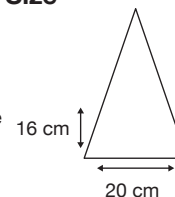

Weight:
440 grams.

Length Closed:
93 cm folded.

Length Tip To Tip:
122 cm coverage.

Logo Size

Recommended print areas are based on normal print location which is 5cm from the hemline & centred on the panel.